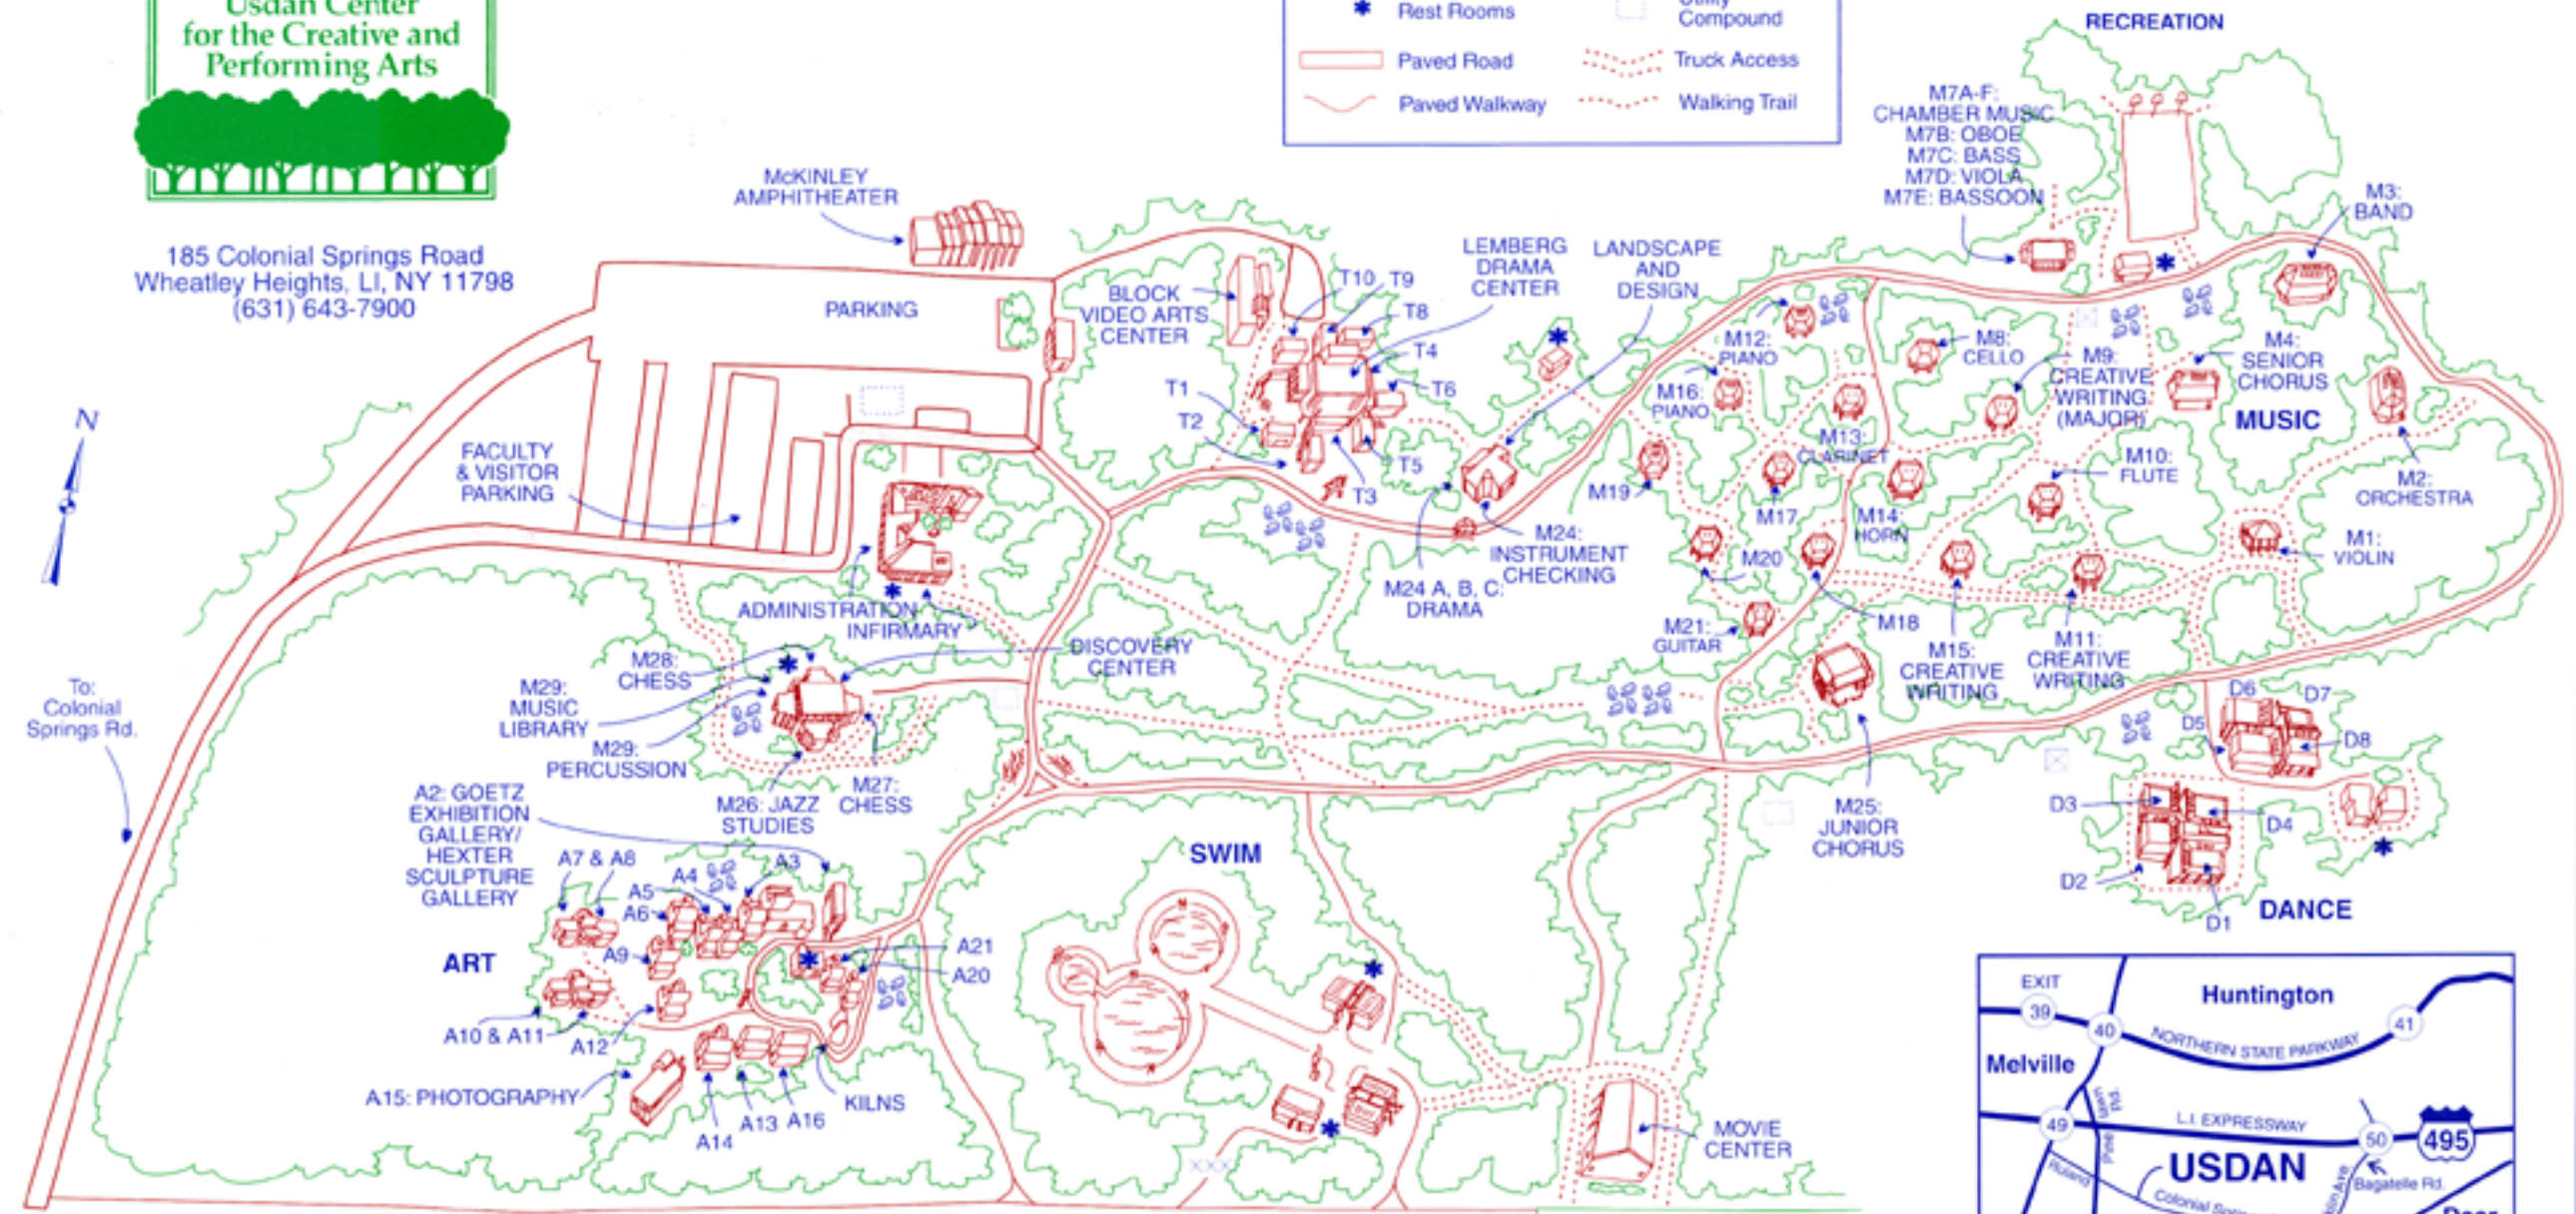

185 Colonial Springs Road
Wheatley Heights, LI, NY 11798
(631) 643-7900

	Picnic Areas		Storage
	Rest Rooms		Utility Compound
	Paved Road		Truck Access
	Paved Walkway		Walking Trail

UJA-FEDERATION OF NEW YORK

Map by Orienteering Unlimited, Inc., Somers, NY